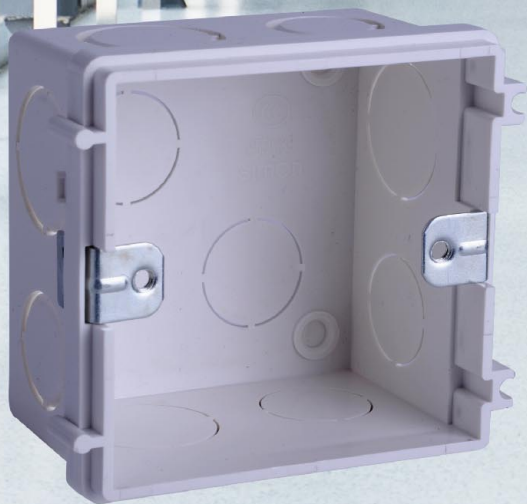

simon

Flush mounting boxes

Flush mounting boxes for Series 39+, Series 50, Series 60, Series V5 and i7

45DH86
86 Flush mounting box,
Size: 89.5x80.5x50mm,
Mounting centres: 60mm

45DH146
146 Flush mounting box,
Size: 135x75x50mm,
Mounting centres: 120.6mm

60710-50
Flush mounting box for multiple connection,
Size: 75x80x50mm, Mounting centres: 60mm

Flush mounting boxes for Series 51A and Series 52

45DH118
118 Flush mounting box,
Size: 99.5x65x47.5mm,
Mounting centres: 83.5mm

45DH156
156 Flush mounting box,
Size: 137x61x47.5mm,
Mounting centres: 121mm

45DH200
200 Flush mounting box,
Size: 178x61x47.5mm,
Mounting centres: 162mm

45DH120R
120x120 Flush mounting box,
Size: 99.5x104x47.5mm,
Mounting centres: 83.5x46mm